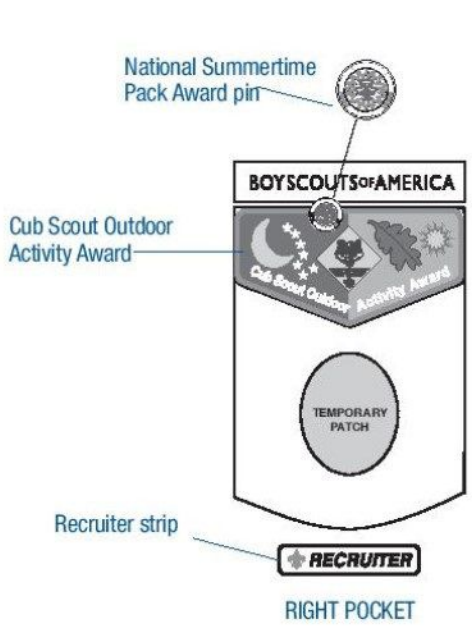

CUB SCOUT INSIGNIA

Webelos colors

Adventure pins are to be worn on the tabs