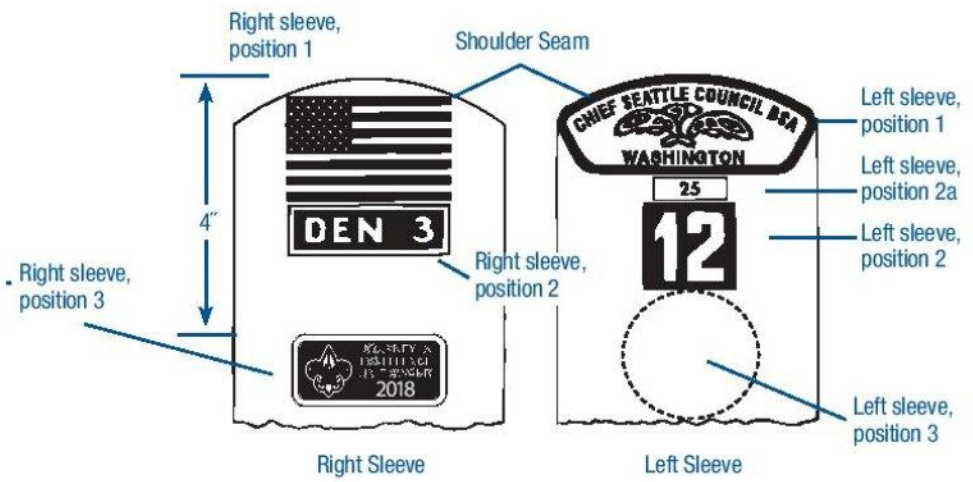

CUB SCOUT INSIGNIA

Webelos colors

Adventure pins are to be worn on the tabs