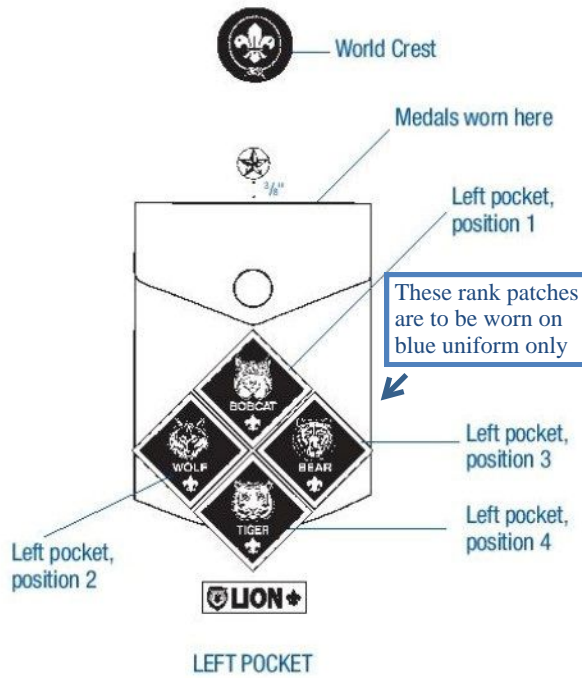

CUB SCOUT INSIGNIA

Webelos colors

Adventure pins are to be worn on the tabs